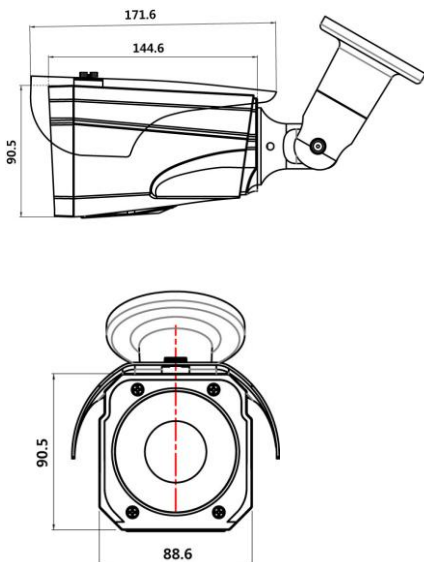

Unit: mm

Specifications

MODEL	DMC-3054BZW
Video	
Image Sensor	1/2.8" 3.2M Sony Exmor CMOS
Scan mode	Progressive Scan
Number of effective pixels	2048(H) x 1536(V) approx. 3.15M pixels
Minimum illumination	0.01Lux(F1.2, 50IRE), LED On:0Lux
Day & Night	Day & Night with ICR (TDN)
S/N Ratio	More than 54dB (AGC Off)
Lens	
Lens	2.8 ~ 12mm MP Varifocal Lens H(103°-30.8°), V(74.4°-23.3°), D(138°-40°)
Iris	DC Auto Iris
Network	
Video Compression	H.264, MJPEG
H.264 Profile	Baseline/Main/High Profile
Ethernet	RJ-45(10/100BASE-T)
Frame Rate	2048x1536(QXGA), 1920x1080(Full-HD), 1280x1024(SXGA), 1280x720(HD), 704x480(4CIF/NT), 704x576(4CIF/PAL), 640x480(VGA), 352x288(CIF), 320x240(QVGA)
Video Frame Rate	Up to 30fps@2048x1536
Bitrate Control	CBR or VBR(100K~12Mbps)
Audio	Audio In(1), Audio Out(1), 8 bit PCM (G711 u-law) 8Khz, Mono
Memory SD Slot	SDHC/SDXC
Recording (SD)	Continuous / Event (Motion, Trigger, Alarm)
Event	Alarm In: Onboot/Trigger/Network Loss/Tampering/Motion Event Output :E-mail, FTP
Client Viewer	Web viewer, Max-i CMS
Max. User Connection	10 Users
Network Protocol	TCP/IP, UDP, IPv4/v6, HTTP, HTTPS, FTP, UPnP, RTP, RTSP, RTCP, DHCP, ARP, Zeroconf, PPPoE, Onvif
Function	
Auto White Balance Mode	ATW-Indoor/Outdoor, Shade, Clear sky, Fluorescent light, Light bulb, Flame, Manual
Auto Exposure Mode	Automatic (Priority: Frame rate/Low noise), Manual
Gain Control	Automatic, Manual: Min. 1.2dB ~ Max. 54dB, Default 1.2dB
DNR	Off / Level Setting
Back Light	HLC, BLC, DWDR(ATR-EX)
Defog/LDC/Mirror/Flip	On/ Off
Privacy / Motion	8 Zones / 4 Zone
Alarm	1in/ 1out
IR Range	40m (54 IR LEDs)
Environment	
Operating Humidity	30 % ~ 90 % RH
Operating Temp.	-30°C~60°C(-22°F~140°F)
Electrical	
Power Consumption	Max 9.9W
Power Supply	DC12V±10,
Mechanical	
Construction	Aluminum Body, Acrylic window
Dimension	88.6(W)X90.5(H)mm
Weight	About 1.5Kg