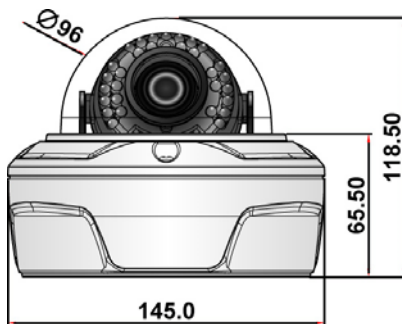

Dimensions